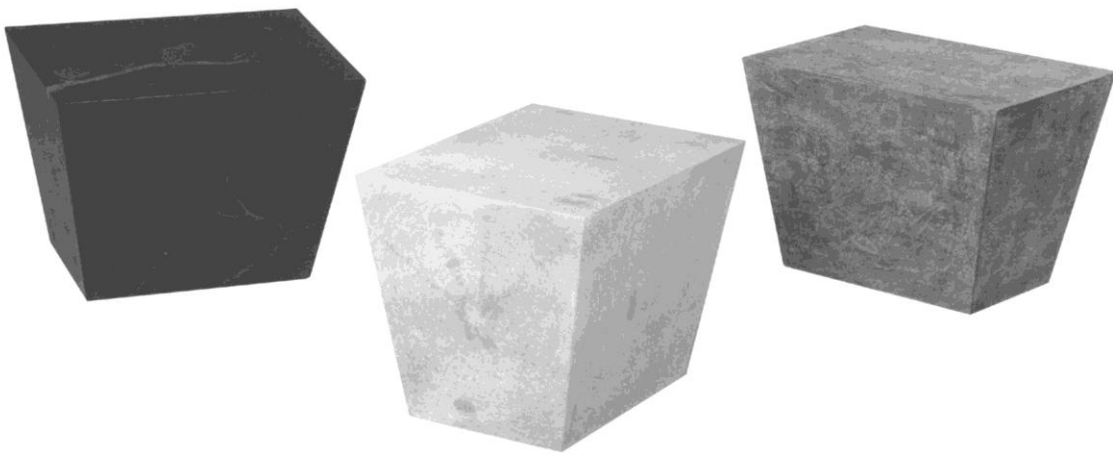

*Quira B*

**ANGLED CUBES**

Approx. Width: 24" - Depth: 18" - Height: 18"