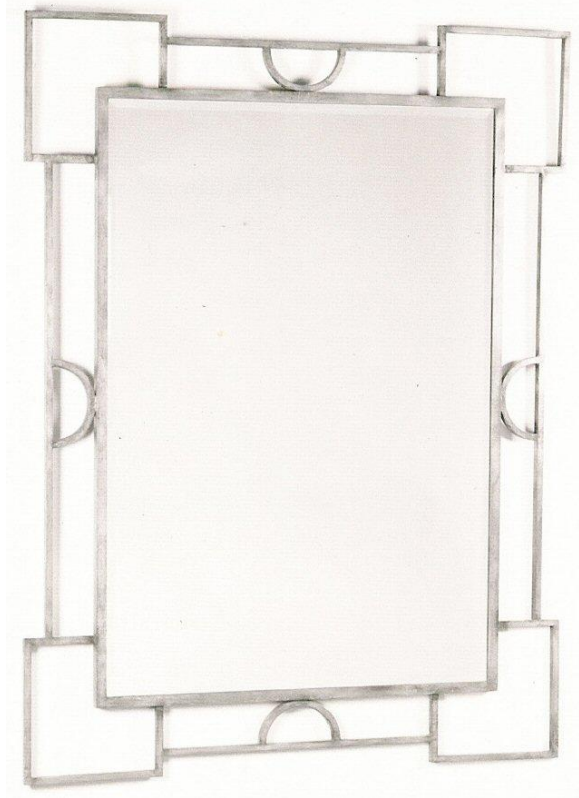

Gina B

DECO MIRROR

Approx. Width: 40" - Height: 52"