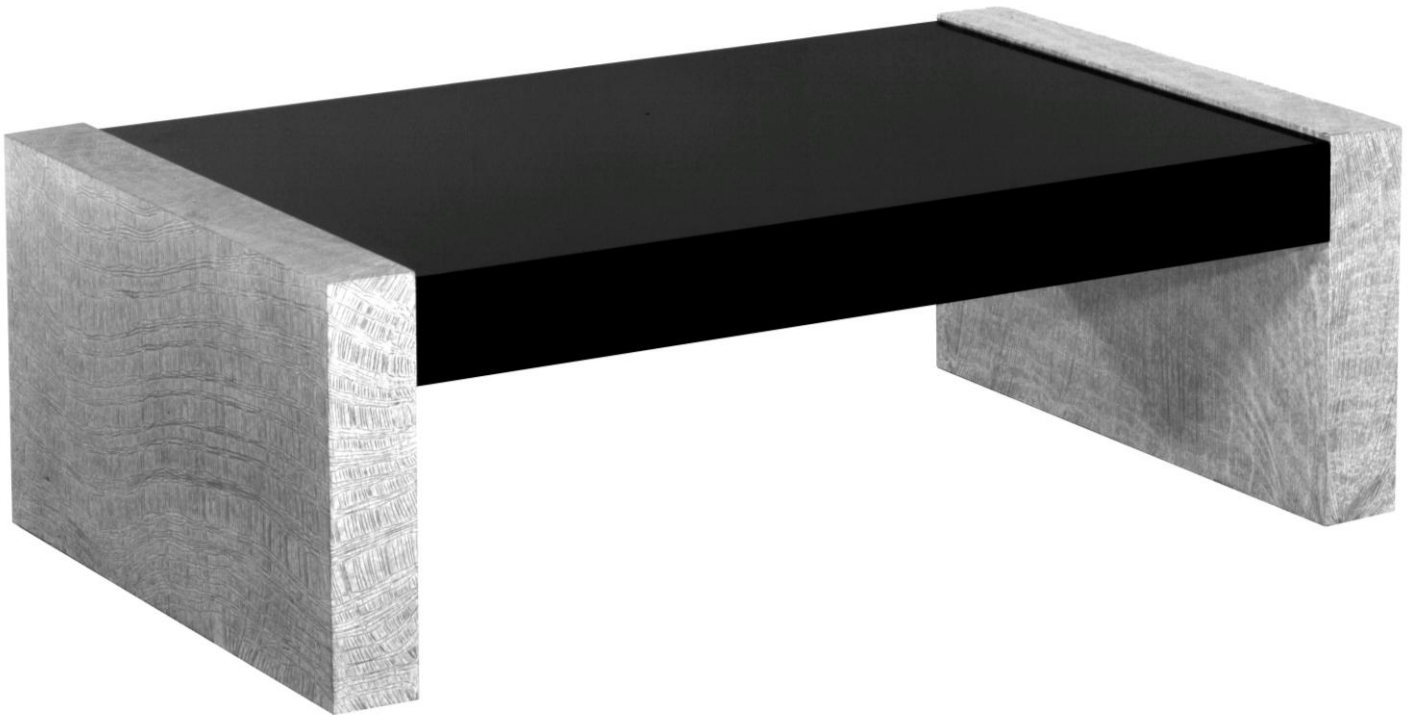

Quira B

TRINITY TABLE
WITH BLACK GRANITE
Approx. Width: 54" - Depth: 32" - Height: 18"